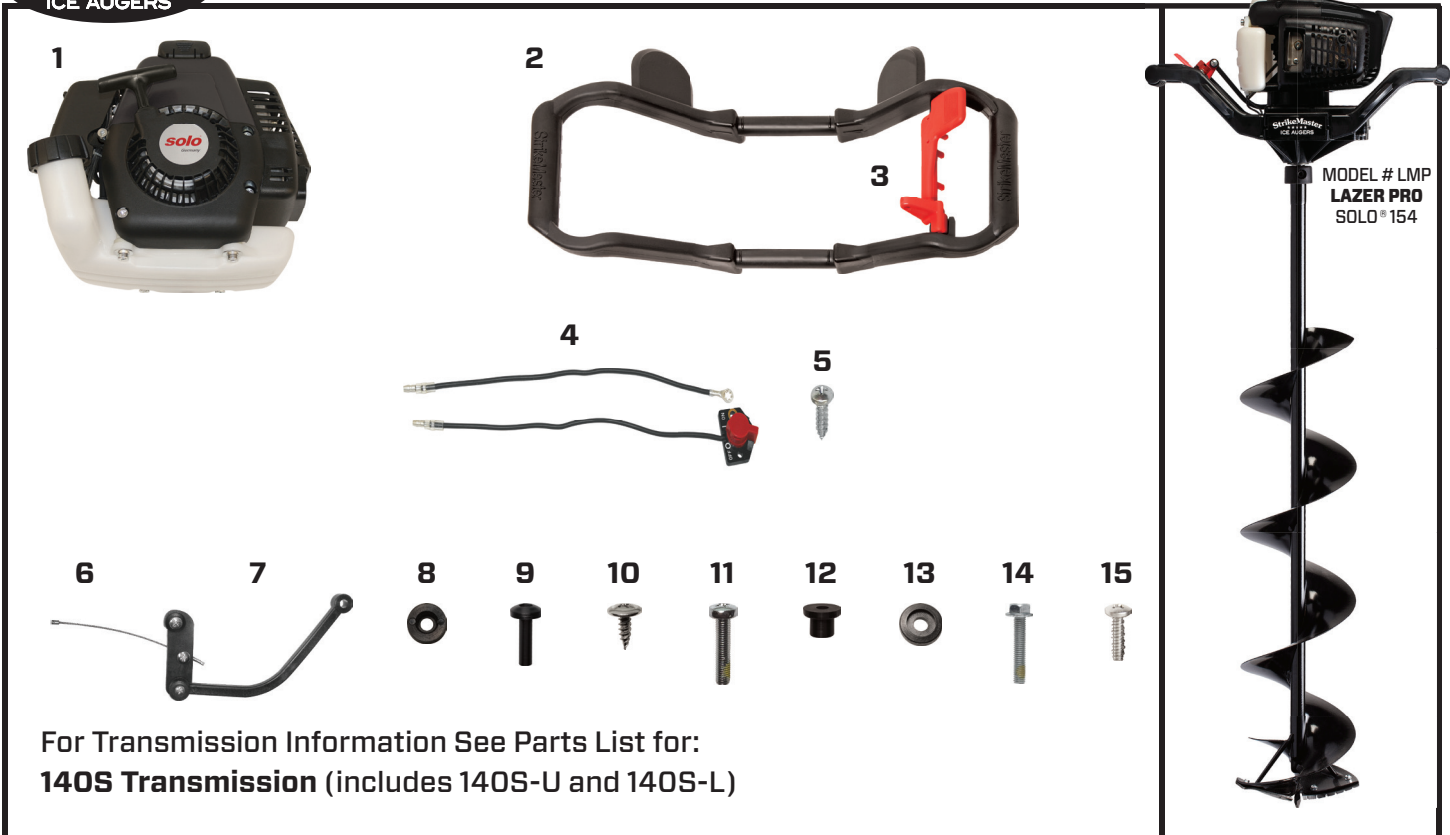

LMP - LAZER PRO SOLO® 154 2014 - Current Model Parts List

For Transmission Information See Parts List for:
140S Transmission (includes 140S-U and 140S-L)

Item Number	Part Number	Description
1	N/A	Solo 154 Engine
2	151364C-1	Composite Handle with Lever, Screw and Washer
3	151645	Throttle Lever
4	151401	Stop Switch Assembly
5	410090B	Stop Switch Screw (Requires 2)
6	151505	Throttle Linkage Cable
7	151510-A	Throttle Linkage Assembly (Includes #6)
8	410015	Composite Handle Washer
9	410012	Composite Handle Rivet
10	410014	Throttle Linkage Screw-Lever
11	410065	Throttle Linkage Screw-Engine
12	410016	T-Sleeve
13	410013	Throttle Linkage Beveled Washer
14	470840R	Upper Transmission Bolt - 6mm x 1 x 40mm (Requires 4)
15	410011S	Lower Trans Screws HI-Low Cut Phillips (Requires 6)